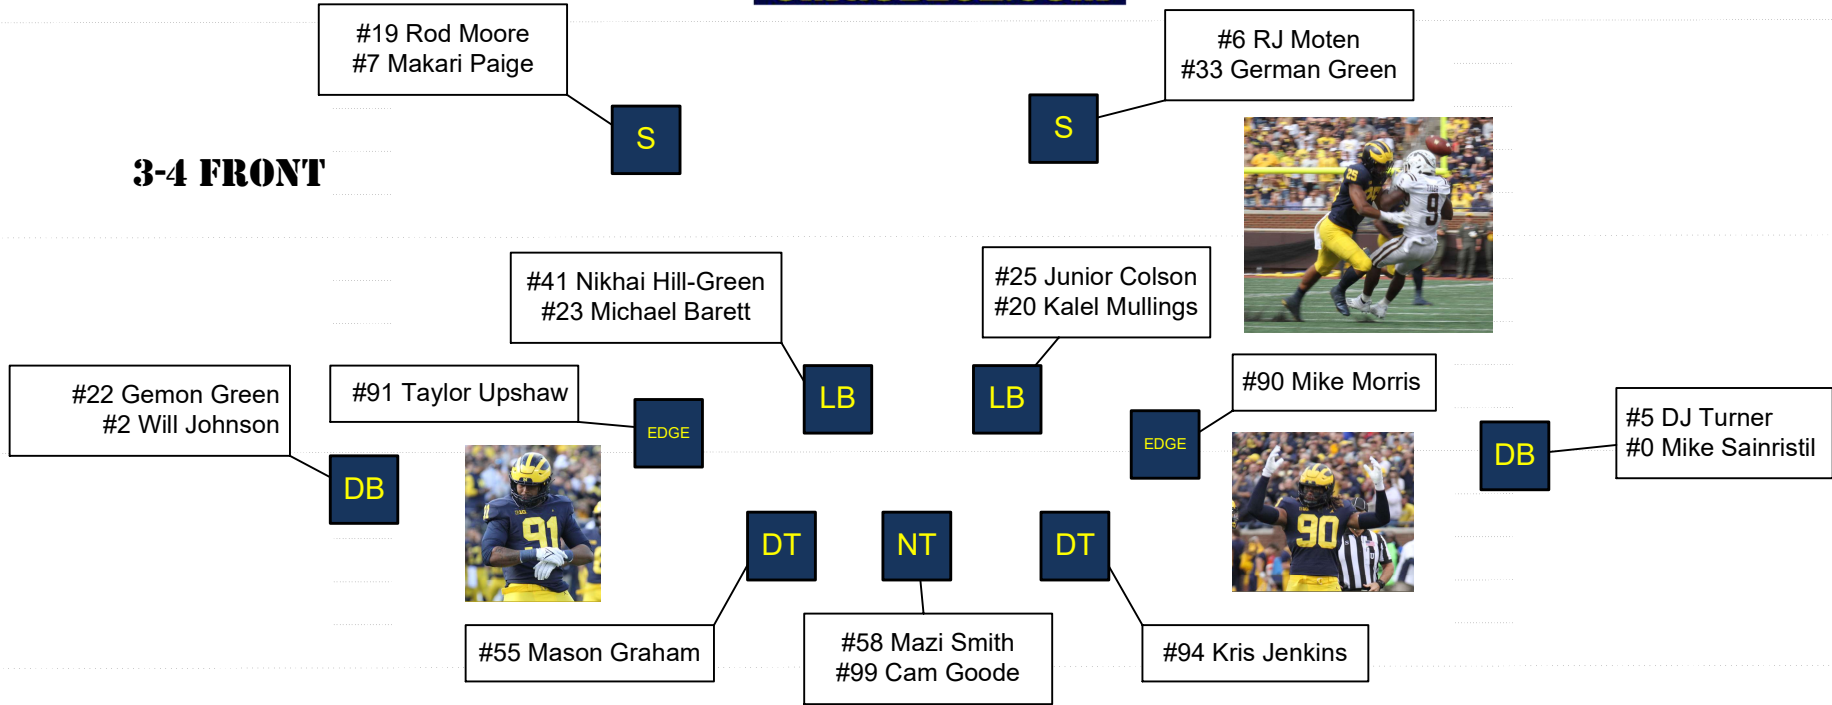

2022 Michigan Wolverines Defensive Depth Chart

**3-4 FRONT**

**4-3 FRONT**